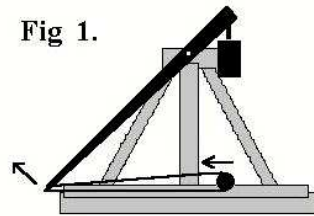

<http://www.algo beautytreb.com/>

Videó:

<http://www.youtube.com/watch?v=hZxCEkGk6HI>

Trebuchet Range Calculator

units prop CW? look details niters
 strobe animate

optimize sling length
 fast slow
 Thanks for registering!